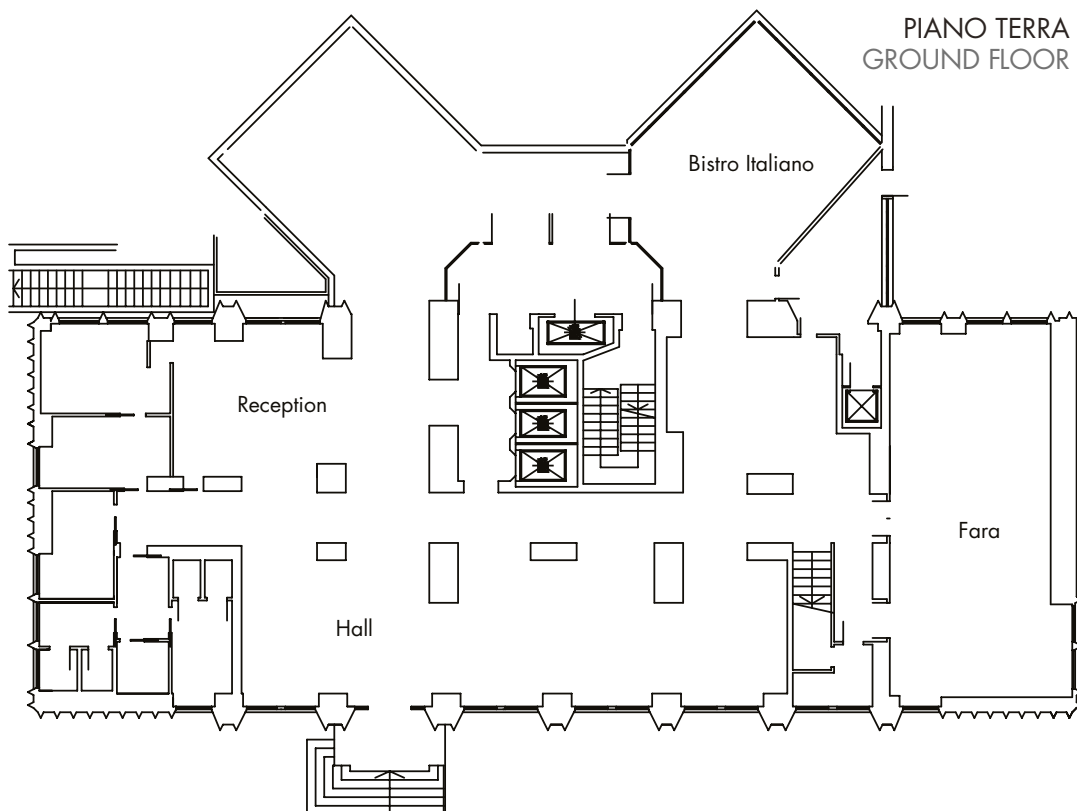

PIANO TERRA  
GROUND FLOOR

**Attrezzature standard gratuite:**  
Free standard meeting equipment:

Lavagna a fogli mobili  
Flip Chart  
Schermo  
Screen  
Blocco note e penna  
Stationary  
Hospitality desk  
Hospitality desk  
Schermo gigante a scomparsa  
(3x2 mt) nelle sale Fara e Pirelli  
Ceiling Recessed Projection  
Screen (3x2 mt) in Fara and  
Pirelli meeting rooms  
Videoproiettore da soffitto  
collegabile a PC con grande  
schermo nelle sale Fara e Pirelli  
Overhead projector in Fara  
and Pirelli meeting rooms  
TV 50"  
collegabile a PC nelle sale Filzi  
e Gioia  
50" TV  
with PC connection in Filzi and  
Gioia meeting rooms

PRIMO PIANO  
FIRST FLOOR

	Teatro Theatre	Scuola Classroom	Tavolo a U U shape	Tavolo unico Board room	Banchetti Banquets	Cocktail Cocktail	Dimensioni Dimensions	Altezza Height	m <sup>2</sup> m <sup>2</sup>	Porte Doors	Luce Light
--	-------------------	---------------------	-----------------------	----------------------------	-----------------------	----------------------	--------------------------	-------------------	----------------------------------	----------------	---------------